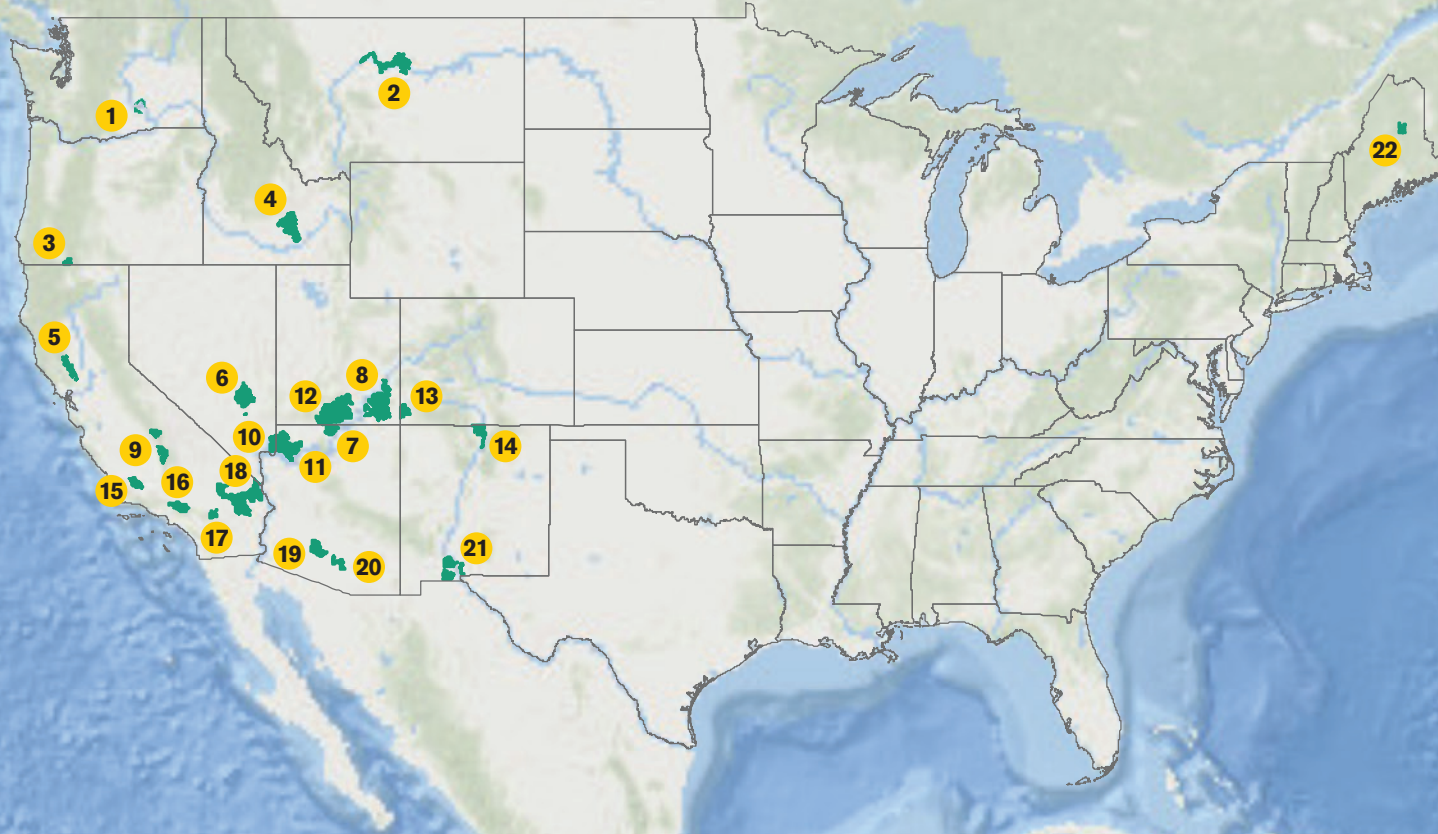

# MONUMENTAL AMERICA

## NATIONAL MONUMENTS AT RISK

President Trump wants to rescind, resize or reduce protections for a number of our 157 national monuments, places of cultural, historical and natural significance set aside by presidents of both parties.

- 1 Hanford Reach
- 2 Upper Missouri River Breaks
- 3 Cascade Siskiyou
- 4 Craters of the Moon
- 5 Berryessa Snow Mountain
- 6 Basin and Range
- 7 Vermillion Cliffs
- 8 Bears Ears
- 9 Giant Sequoia
- 10 Gold Butte
- 11 Grand Canyon-Parashant
- 12 Grand Staircase-Escalante
- 13 Canyons of the Ancients
- 14 Rio Grande del Norte
- 15 Carrizo Plain
- 16 San Gabriel Mountains
- 17 Sand to Snow
- 18 Mojave Trails
- 19 Sonoran Desert
- 20 Ironwood Forest
- 21 Organ Mountains-Desert Peaks
- 22 Katahdin Woods and Waters

MAP SOURCES: ESRI, DELORNE, GEBCO, NOAA, NGDC AND OTHER CONTRIBUTORS

**DEFEND OUR MONUMENTS**  
[www.defenders.org/monuments](http://www.defenders.org/monuments)